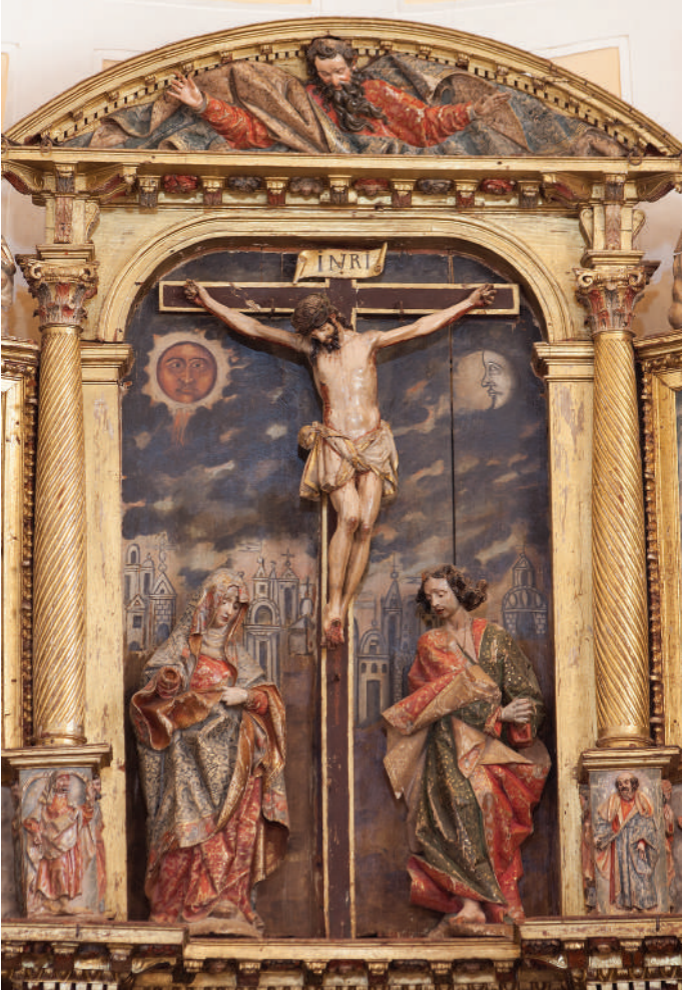

JUNE 2022

M	1	St. Justin, Martyr	
Th	2		
F	3	TABGHA: 18.00 Mass (Custos)	
S	4	St. SAVIOUR: 21.30 solemn Mass (Custos)	
Su	5	PENTECOST. St. SAVIOUR: 10.30 Solemn Mass (Custos) CENACLE: 16.00 II Vespers (Custos)	
M	6	The Blessed Virgin Mary, Mother of the Church	
T	7	X WEEK IN ORDINARY TIME	II
W	8	/ Th 9 / F 10	
S	11	St. Barnabas, Apostle	
Su	12	SOLEMNITY OF THE MOST HOLY TRINITY	
M	13	St. ANTHONY. St. SAVIOUR: 10.30 Mass - 18.00 II Vespers	
T	14	XI Week in Ordinary Time	III
W	15	HOLY SEPULCHRE: 15.00 Entry - 15.50 I Vespers & Solemn Procession - 18.00 Compline - 00.30 Vigil	
Th	16	SOLEMNITY BODY & BLOOD OF CHRIST. H. SEPULCHRE: 9.00 Lauds, Mass & Procession of the Blessed Sacrament	
F	17		
S	18		
Su	19	SOLEMNITY BODY & BLOOD OF CHRIST. Mt. Sion Convent: 16.00 Mass & Procession of the Blessed Sacrament	
M	20	XII Week in Ordinary Time	IV
T	21	St. Aloysius Gonzaga, Religious	
W	22		
Th	23	ACRI: 18.00 Solemn Mass. St. John in the DESERT: 18.00 I Vespers	
F	24	SOLEMNITY OF THE MOST SACRED HEART OF JESUS SOL. BIRTH OF ST. JOHN THE BAPTIST. AIN KARIM: (St. John in Montana): 9.00 Mass in Arabic - 10.30 Solemn Mass (Cu)	
S	25	The Immaculate Heart of the Blessed Virgin Mary	
Su	26	XIII WEEK IN ORDINARY TIME	I
M	27		
T	28	St. Irenaeus, Bishop & Martyr	
W	29	SOLEMNITY OF SS. PETER & PAUL, APOSTLES. CAPERNAUM: 8.00 Mass TIBERIAS: 8.30 Mass - St. SAVIOUR: 9.30 Solemn Mass - JAFFA: 18.00 Mass (Custos)	
Th	30